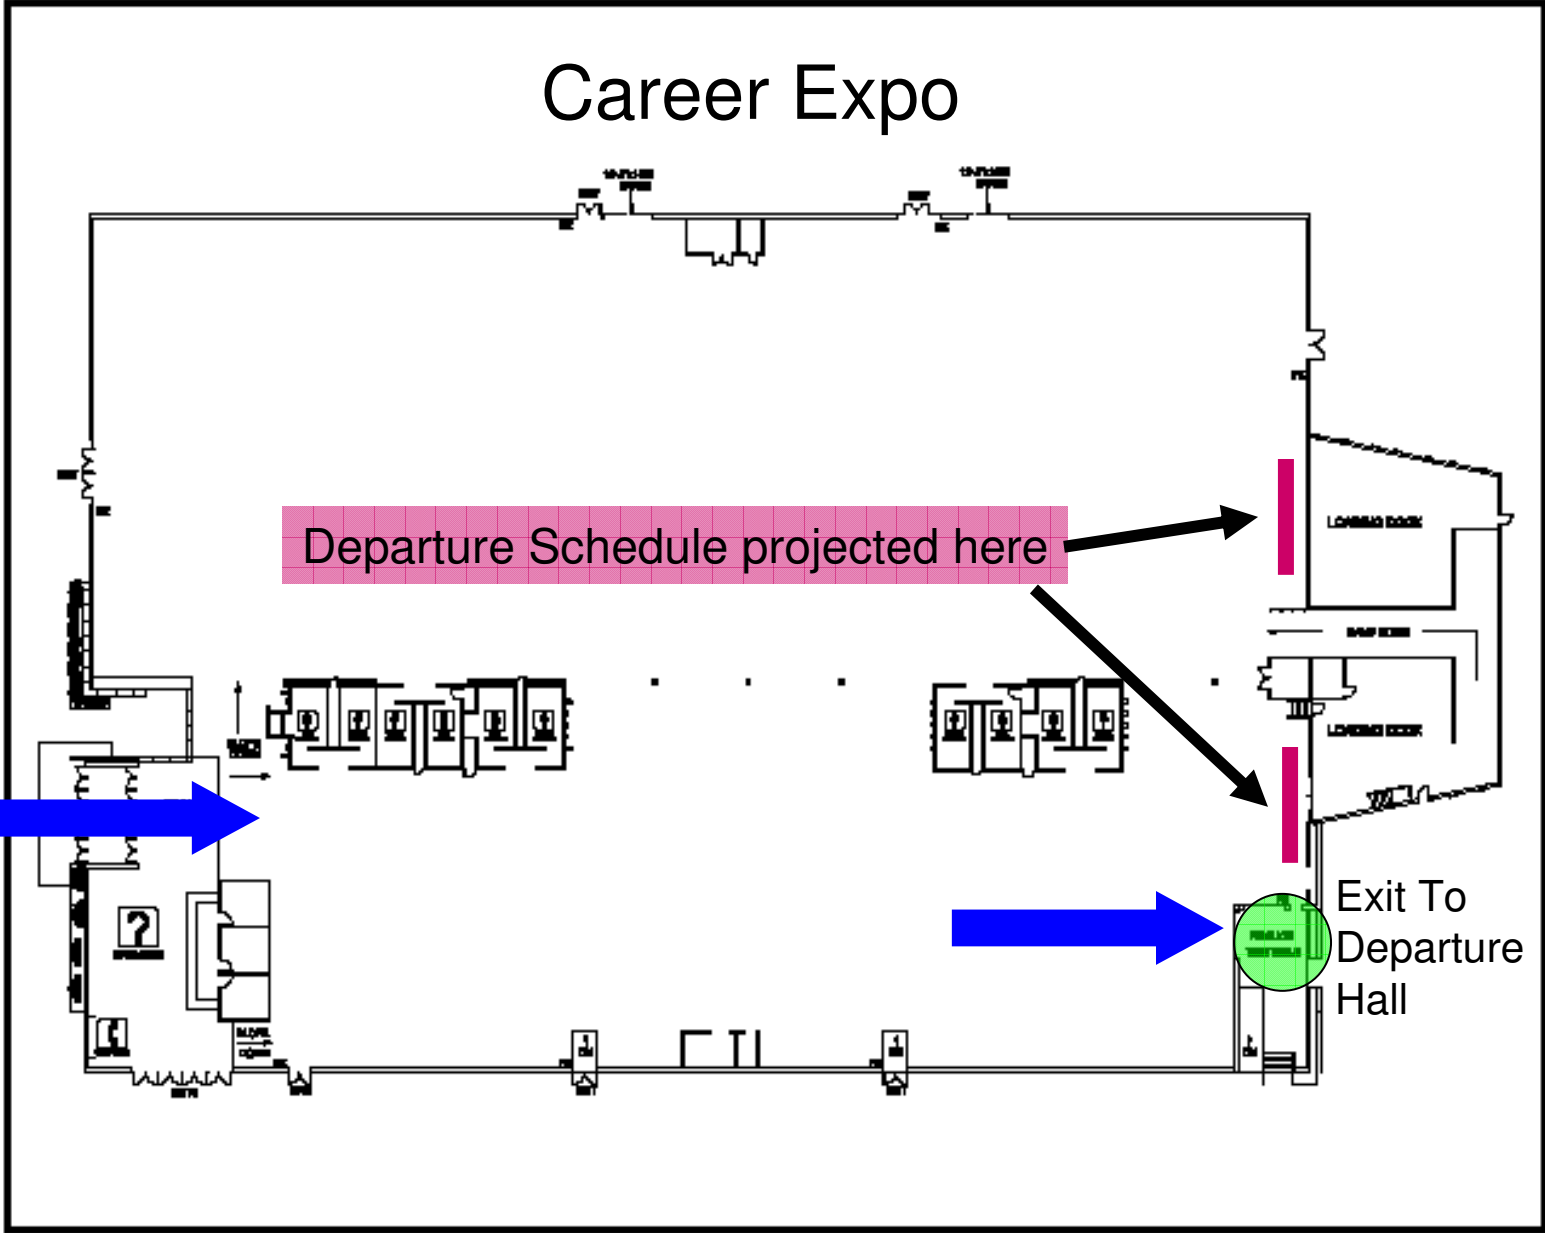

Departure process is the same as last year!

- Departure Hall physically separated from the Career Expo Hall
- Lots of space!
- Organized like an airport concourse
 - Plane availability dictates boarding process at airport
 - Bus availability drives our departure process
 - Volunteer “Gate Agents” will assist your group in the Departure Hall

Washington Street

58th Avenue

Career Expo

Bus

Bus

Entrance

Departure Schedule projected here

Exit To
Departure
Hall

**Large Screen Inside the Expo Hall
10:17 a.m.**

School	Arrival Time	Scheduled Departure	Status	Comment
SILVER HILLS	9:04 AM	10:05 AM	GONE	GONE
ACHIEVE ACADEMY	9:07 AM	10:10 AM	GONE	GONE
PRAIRIE VIEW	9:07 AM	10:10 AM	GONE	GONE
VIKAN	9:11 AM	10:15 AM	BOARDING	BOARDING
ROCKY TOP	9:11 AM	10:15 AM	BOARDING	BOARDING
BRIGHTON HERITAGE	9:13 AM	10:15 AM	BOARDING	BOARDING
BELLE CREEK	9:15 AM	10:30 AM	DEPART	DEPART
OVERLAND TRAIL	9:19 AM	10:20 AM	DEPART	DEPART
HULSTROM	9:25 AM	10:25 AM	DEPART	DEPART
NIVER CREEK	9:30 AM	10:30 AM	DEPART	DEPART
SHADOW RIDGE	10:00 AM	11:00 AM	EXPO	EXPO
THORNTON	10:00 AM	11:00 AM	EXPO	EXPO
HANSON	10:00 AM	11:10 AM	EXPO	EXPO
KEARNEY	10:04 AM	11:10 AM	EXPO	EXPO
EAST	10:08 AM	11:10 AM	EXPO	EXPO
CROWN POINT	10:20 AM	11:20 AM		
CENTURY				
SCOTT CARPENTER	11:00 AM	12:00 PM		

**Large Screen Inside the Expo Hall
10:30 a.m.**

School	Scheduled Departure	Status	Comment
SILVER HILLS	10:05 AM	GONE	GONE
ACHIEVE ACADEMY	10:10 AM	GONE	GONE
PRAIRIE VIEW - RED	10:10 AM	BOARDING	GATE A
PRAIRIE VIEW – YELLOW	10:15 AM	BOARDING	GATE B
PRAIRIE VIEW – BLUE	10:15 AM	BOARDING	GATE C
PRAIRIE VIEW – GREEN	10:15 AM	BOARDING	GATE D
PRAIRIE VIEW – ORANGE	10:15 AM	BOARDING	GATE E
PRAIRIE VIEW – PURPLE	10:20 AM	BOARDING	GATE F
SHADOW RIDGE	11:00 AM	GROUPING	GATE J
SHADOW RIDGE	11:00 AM	GROUPING	GATE K
SHADOW RIDGE	11:00 AM	GROUPING	GATE L
SHADOW RIDGE	11:00 AM	GROUPING	GATE M
HULSTROM	11:10 AM	GROUPING	GATE G
HULSTROM	11:10 AM	GROUPING	GATE H
Departure Hall has a similar but different large screen 10:20 a.m.			