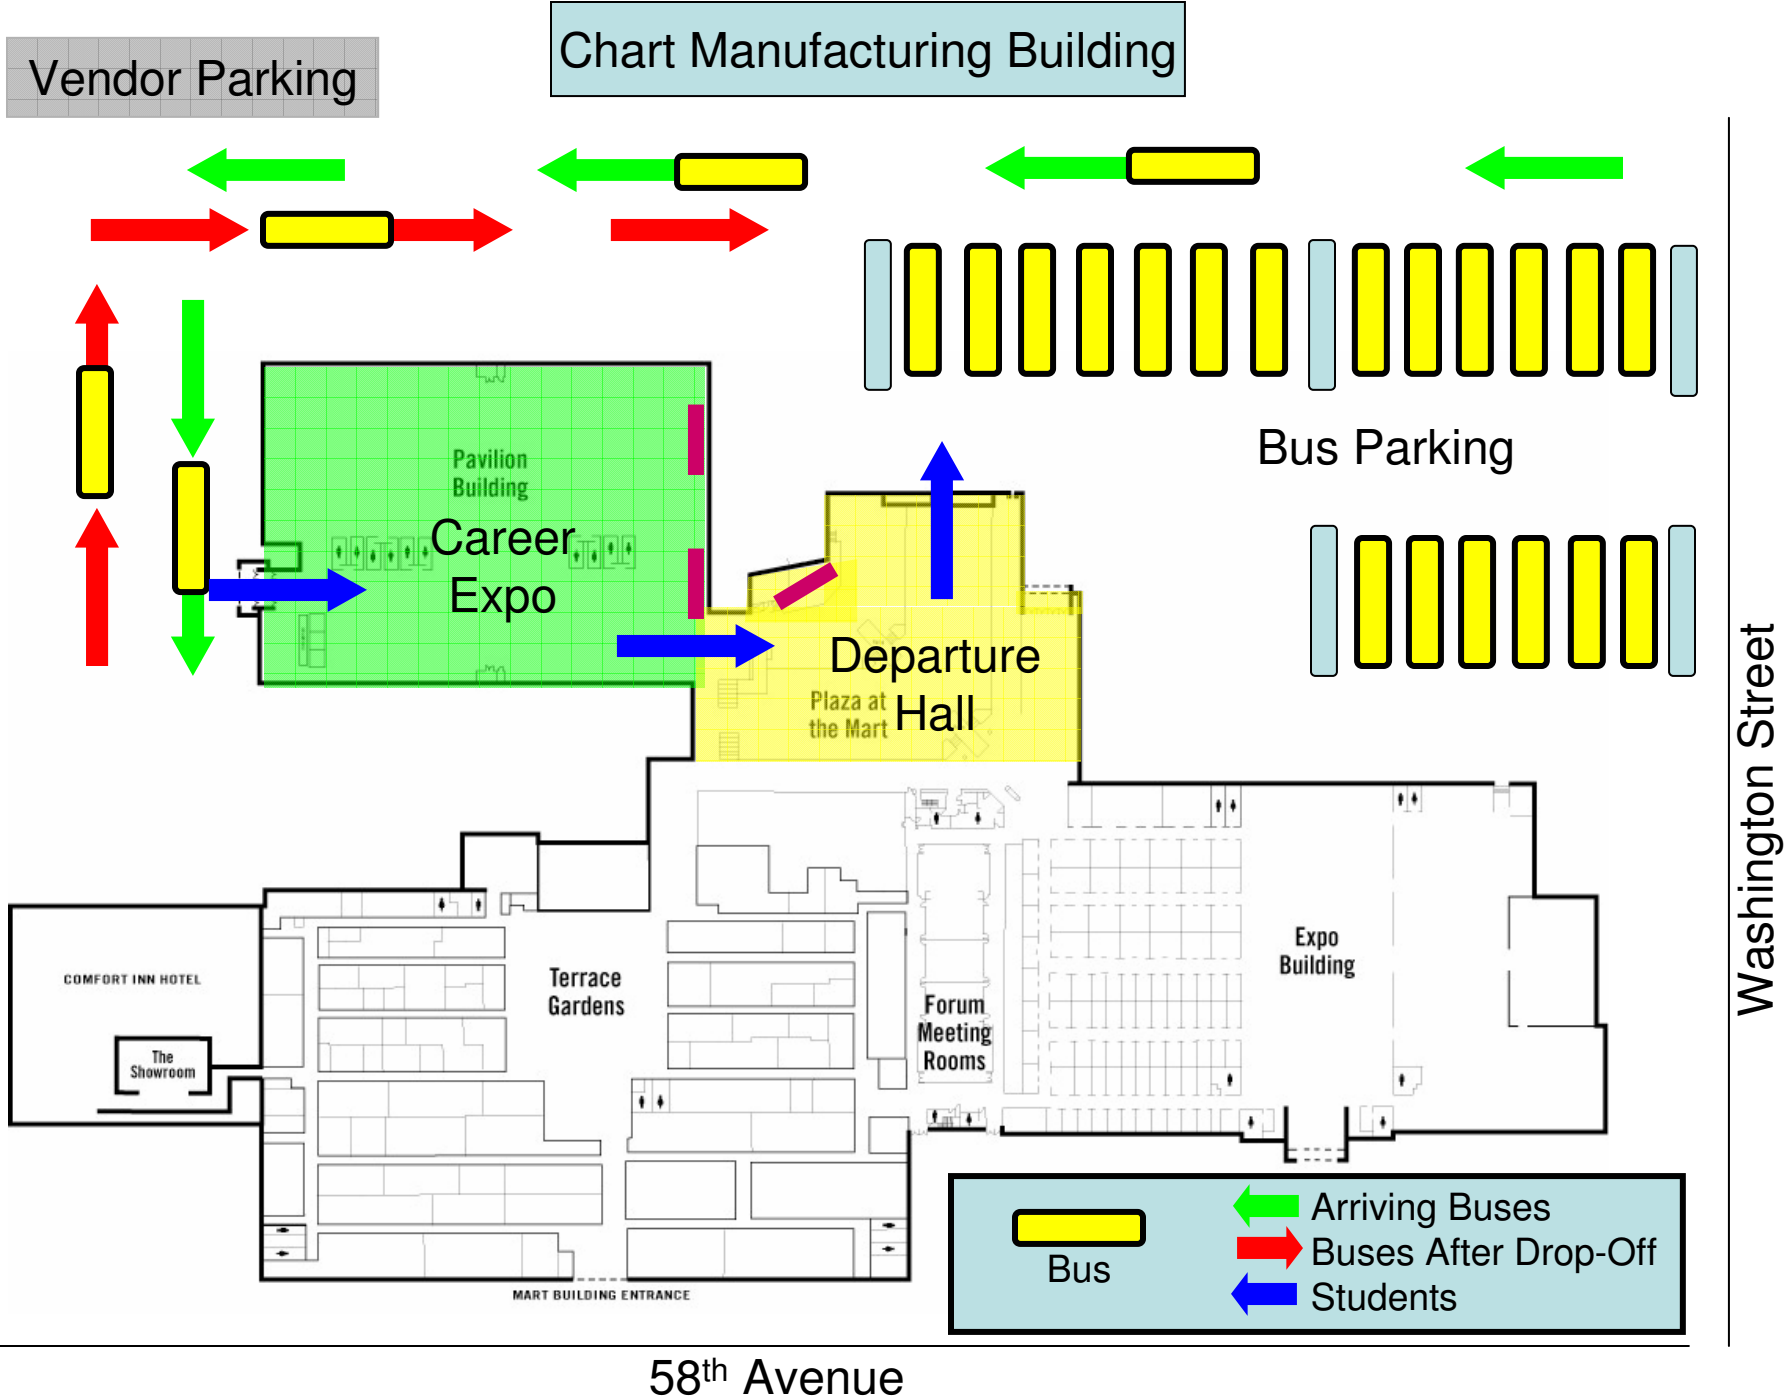

Arrival & Departure Logistics

Primary Objective:

Safely and efficiently bring Career Expo participants to, through, and out of the Denver Merchandise Mart

Departure Planning centers around:

- Bus Movement
- Student Movement

Departure process is the same as last year!

- Departure Hall physically separated from the Career Expo Hall
- Lots of space!
- Organized like an airport concourse
 - Plane availability dictates boarding process at airport
 - Bus availability drives our departure process
 - Volunteer “Gate Agents” will assist your group in the Departure Hall

**Large Screen Inside the Expo Hall
10:17 a.m.**

School	Arrival Time	Scheduled Departure	Status	Comment
SILVER HILLS	9:04 AM	10:05 AM	GONE	GONE
ACHIEVE ACADEMY	9:07 AM	10:10 AM	GONE	GONE
PRAIRIE VIEW	9:07 AM	10:10 AM	GONE	GONE
VIKAN	9:11 AM	10:15 AM	BOARDING	BOARDING
ROCKY TOP	9:11 AM	10:15 AM	BOARDING	BOARDING
BRIGHTON HERITAGE	9:13 AM	10:15 AM	BOARDING	BOARDING
BELLE CREEK	9:15 AM	10:30 AM	DEPART	DEPART
OVERLAND TRAIL	9:19 AM	10:20 AM	DEPART	DEPART
HULSTROM	9:25 AM	10:25 AM	DEPART	DEPART
NIVER CREEK	9:30 AM	10:30 AM	DEPART	DEPART
SHADOW RIDGE	10:00 AM	11:00 AM	EXPO	EXPO
THORNTON	10:00 AM	11:00 AM	EXPO	EXPO
HANSON	10:00 AM	11:10 AM	EXPO	EXPO
KEARNEY	10:04 AM	11:10 AM	EXPO	EXPO
EAST	10:08 AM	11:10 AM	EXPO	EXPO
CROWN POINT	10:20 AM	11:20 AM		
CENTURY				
SCOTT CARPENTER	11:00 AM	12:00 PM		